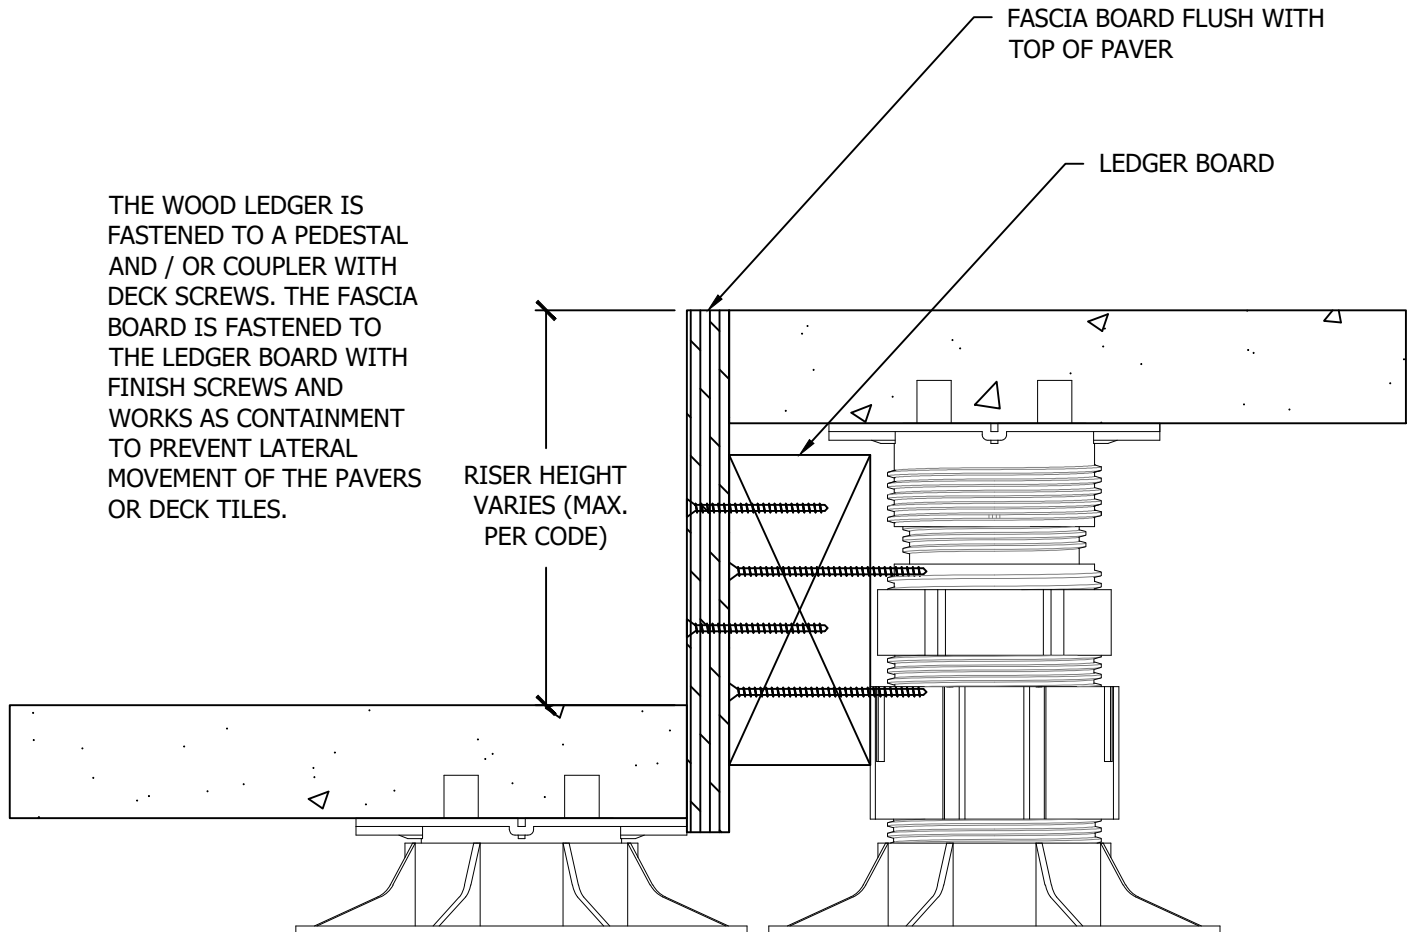

LEVEL.IT
Adjustable Pedestals

FOR ONE STEP ONLY

SEE THE LD4 DETAIL SHEET L-010 FOR SLOPE COMPENSATION OPTIONS.

GENERAL NOTES: APPLY TO ALL OF THE ABOVE PRODUCTS

1. INSTALLATION MUST BE COMPLETED IN ACCORDANCE WITH BISON INNOVATIVE PRODUCTS SPECIFICATIONS.
2. DRAWINGS NOT TO SCALE.
3. CONTRACTOR'S NOTE: FOR PRODUCT AND COMPANY INFORMATION VISIT www.BisonIP.com

SINGLE STEP DETAIL

CREATING A SINGLE STEP OVER PEDESTALS