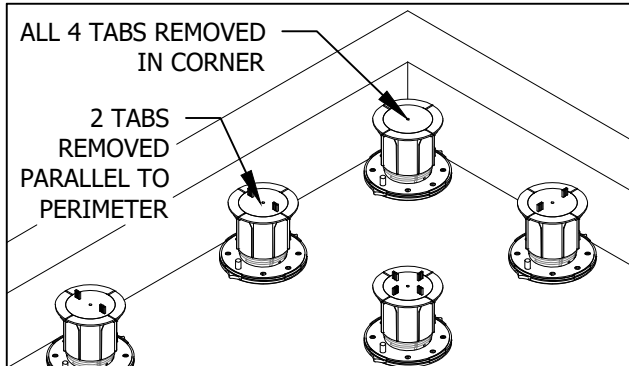

VERSADJUST
Adjustable Pedestals

1. PLACE PEDESTALS AROUND PERIMETER AND REMOVE TABS AS NECESSARY.

2. PLACE BISON WOOD TILE ON TOP OF PEDESTALS.

3. USING THE SPLINE POSTS, SLIDE FS-12 SPLINES INTO WOOD TILE KERF OVER PEDESTALS. PERIMETER SPLINES SHOULD BE CUT DOWN WITH A SAW AS NEEDED IN ORDER TO CENTER OVER EACH PEDESTAL.