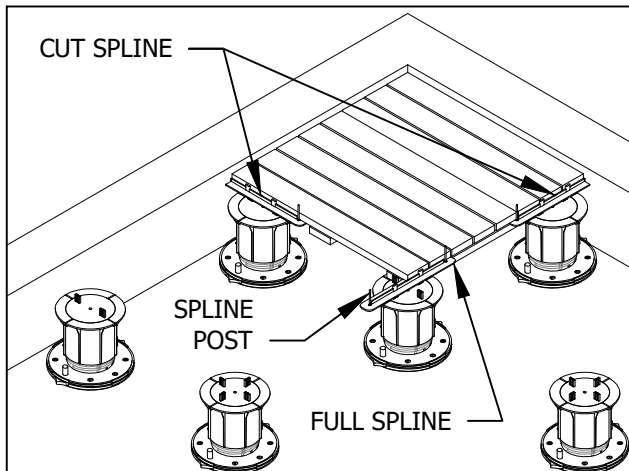

VERSADJUST
Adjustable Pedestals

1. PLACE PEDESTALS AROUND PERIMETER AND REMOVE TABS AS NECESSARY.

2. PLACE BISON WOOD TILE ON TOP OF PEDESTALS.

3. USING THE SPLINE POSTS, SLIDE FS-12 SPLINES INTO WOOD TILE KERF OVER PEDESTALS. PERIMETER SPLINES SHOULD BE CUT DOWN WITH A SAW AS NEEDED IN ORDER TO CENTER OVER EACH PEDESTAL.