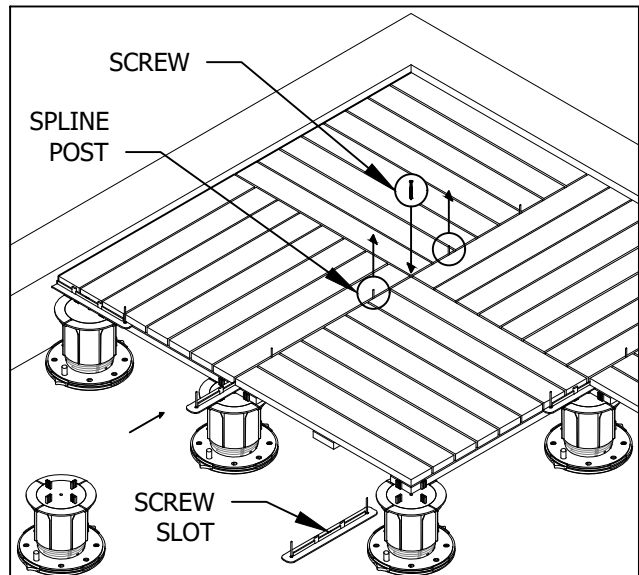

VERSADJUST
Adjustable Pedestals

1. PLACE PEDESTALS AROUND PERIMETER AND REMOVE TABS AS NECESSARY.

2. PLACE BISON WOOD TILE ON TOP OF PEDESTALS.

3. USING THE SPLINE POSTS, SLIDE FS-12 SPLINES INTO WOOD TILE KERF OVER PEDESTALS. PERIMETER SPLINES SHOULD BE CUT DOWN WITH A SAW AS NEEDED IN ORDER TO CENTER OVER EACH PEDESTAL.

4. SCREW SPLINES INTO CENTER OF PEDESTAL TOPS, AND REMOVE POSTS WITH PLIERS, TAKING CARE NOT TO DAMAGE THE WOOD TILES. (DO NOT ATTEMPT TO HAMMER THE POSTS)

GENERAL NOTES: APPLY TO ALL OF THE ABOVE PRODUCTS