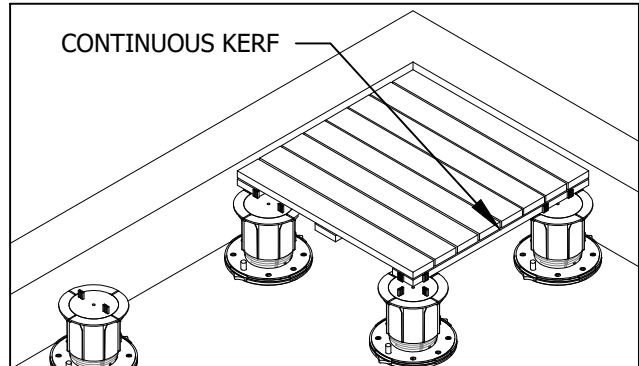

VERSADJUST
Adjustable Pedestals

1. PLACE PEDESTALS AROUND PERIMETER AND REMOVE TABS AS NECESSARY.

2. PLACE BISON WOOD TILE ON TOP OF PEDESTALS.

3. USING THE SPLINE POSTS, SLIDE FS-12 SPLINES INTO WOOD TILE KERF OVER PEDESTALS. PERIMETER SPLINES SHOULD BE CUT DOWN WITH A SAW AS NEEDED IN ORDER TO CENTER OVER EACH PEDESTAL.