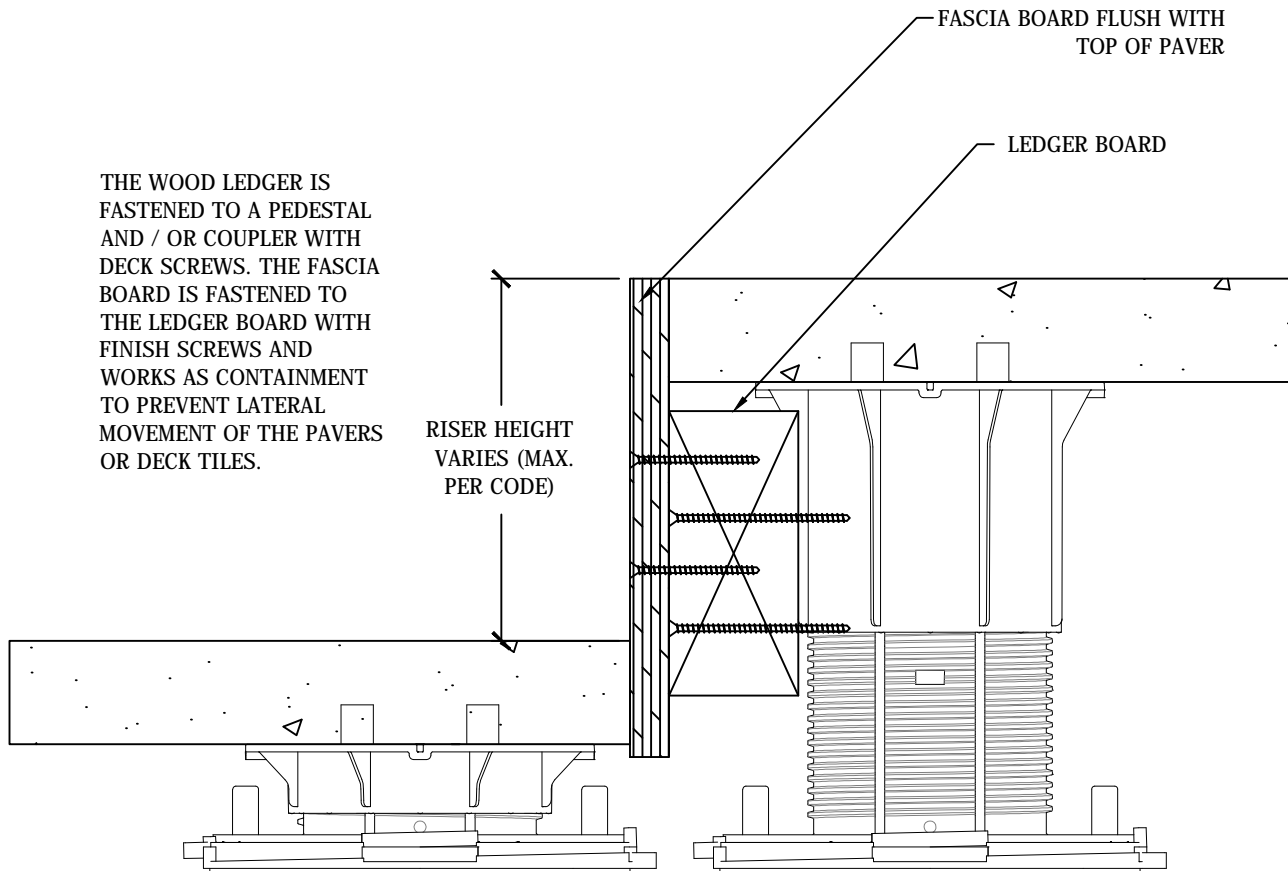

VERSADJUST
 Adjustable Deck Supports

SEE THE VB DETAIL SHEET V-031 FOR SLOPE COMPENSATION OPTIONS.

GENERAL NOTES: APPLY TO ALL OF THE ABOVE PRODUCTS

1. INSTALLATION MUST BE COMPLETED IN ACCORDANCE WITH BISON INNOVATIVE PRODUCTS SPECIFICATIONS.
2. DRAWINGS NOT TO SCALE.
3. CONTRACTOR'S NOTE: FOR PRODUCT AND COMPANY INFORMATION VISIT www.BisonIP.com